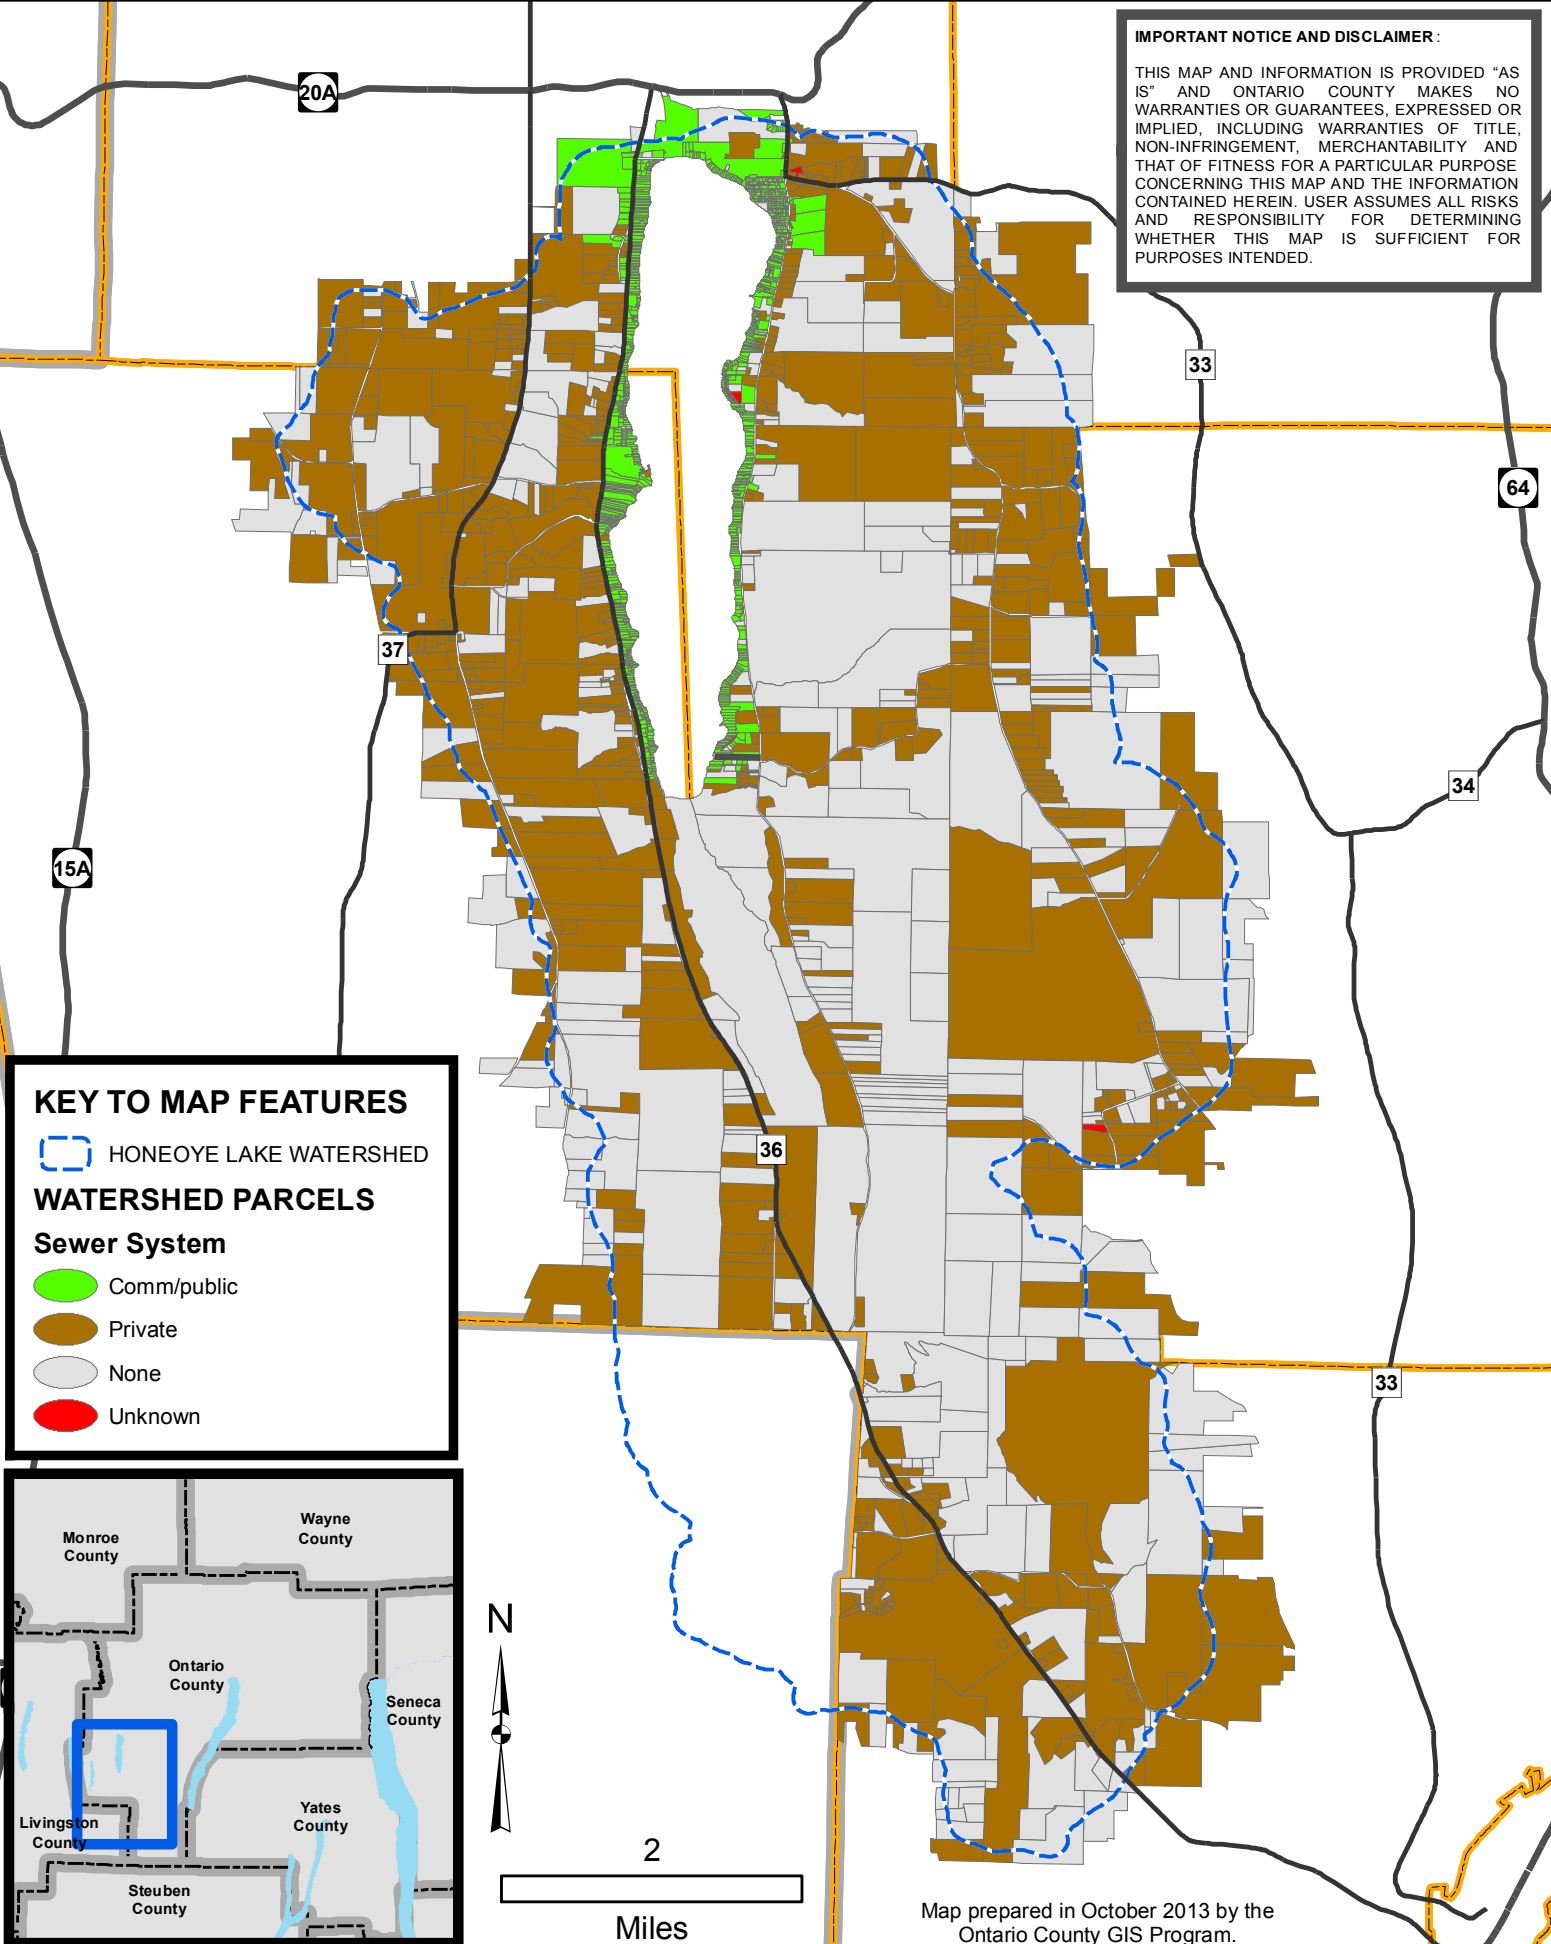

HONEOYE WATERSHED SEWER SYSTEMS

IMPORTANT NOTICE AND DISCLAIMER:

THIS MAP AND INFORMATION IS PROVIDED "AS IS" AND ONTARIO COUNTY MAKES NO WARRANTIES OR GUARANTEES, EXPRESSED OR IMPLIED, INCLUDING WARRANTIES OF TITLE, NON-INFRINGEMENT, MERCHANTABILITY AND THAT OF FITNESS FOR A PARTICULAR PURPOSE CONCERNING THIS MAP AND THE INFORMATION CONTAINED HEREIN. USER ASSUMES ALL RISKS AND RESPONSIBILITY FOR DETERMINING WHETHER THIS MAP IS SUFFICIENT FOR PURPOSES INTENDED.

KEY TO MAP FEATURES

HONEOYE LAKE WATERSHED

WATERSHED PARCELS

Sewer System

- Comm/public
- Private
- None
- Unknown

Map prepared in October 2013 by the Ontario County GIS Program.